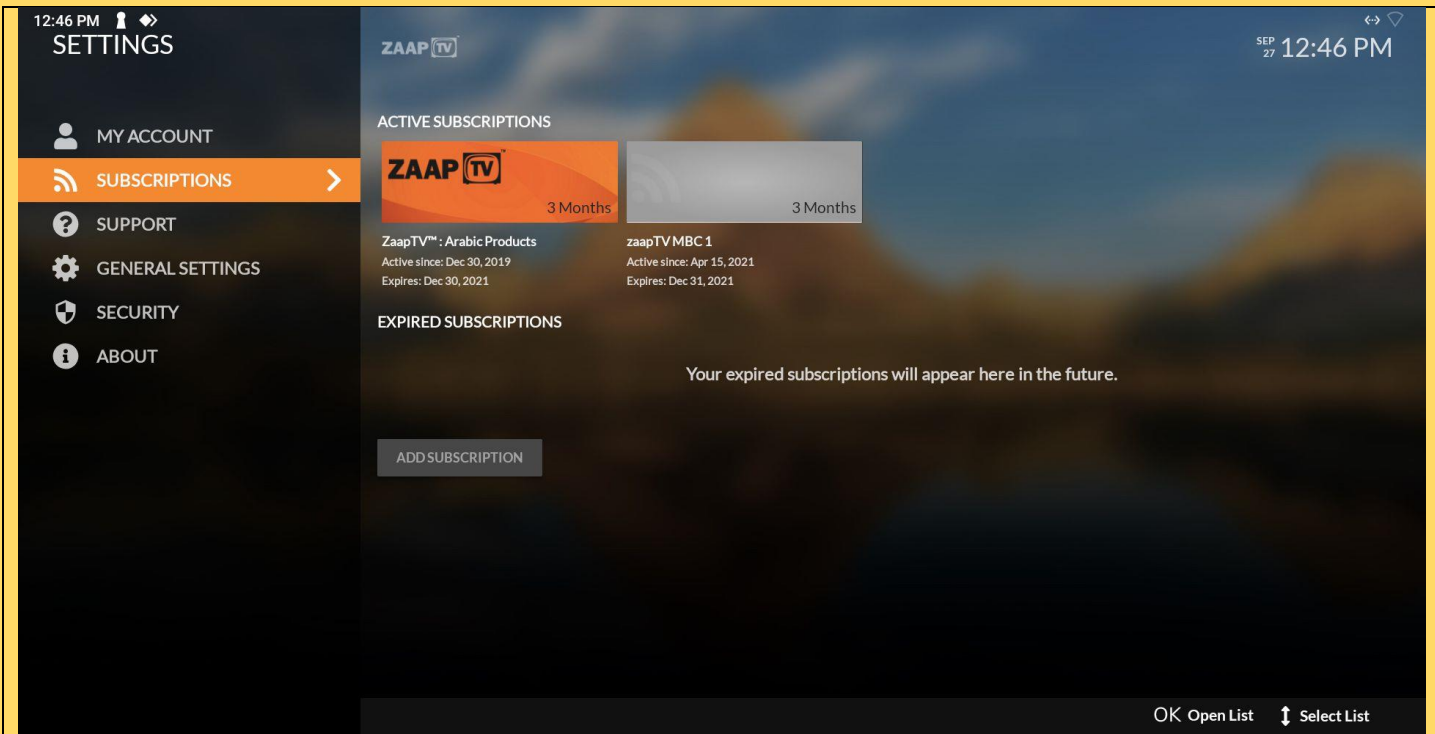

ZAAP TV
www.zaap.ca

Bil3arabi TV Remote

***** IMPORTANT *****
ALWAYS POINT THE REMOTE AT THE TV BOX

SUBSCRIPTIONS

This section shows you the current and expired subscriptions. This will show you when your current subscription will expire. To renew your subscription, please go to www.zaap.ca where the best deals are always available.